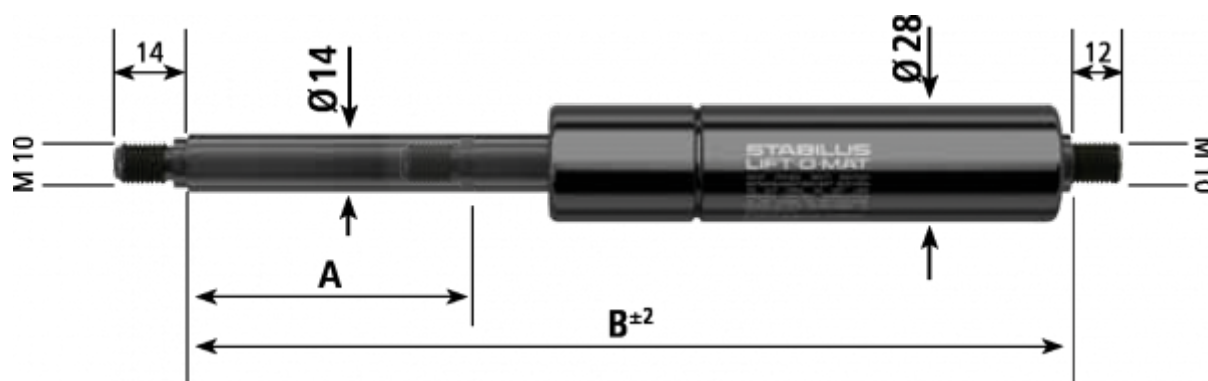

# Data Sheet

Article number: 042388ST1600

Description: Stabilus Gas Spring without fittings size. 14/28  
1600N length 870mm, stroke 400mm Type 2388ST

## Measures

A	= 400
B	= 870
Pressure (N)	= 1600
Size	= 14/28
Type	= 2388ST